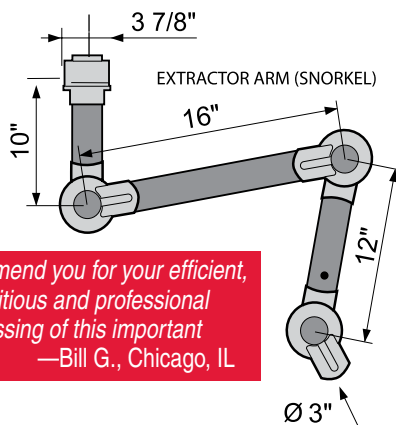

Snorkels

LQS-SNORK75 $520

Snorkel arm and dome included
(wall mount sold separately)

LQS-WALL75 $118