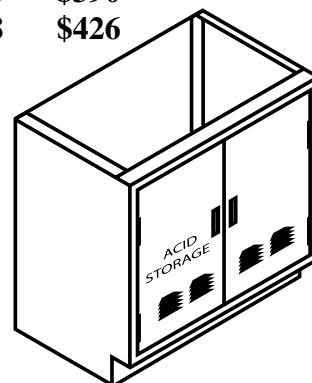

18" Ceiling Enclosures

LQS-CE-48	\$237
LQS-CE-72	\$297
LQS-CE-96	\$357

Base Cabinets

Standard Fume Hood Base Cabinets (22" deep)

36"	LQS-HBC-3536	\$390
48"	LQS-HBC-3548	\$426

Acid Storage Base Cabinets (18" deep)
(Vent kits included)

36"	LQS-ACSTRG-3536	\$720
48"	LQS-ACSTRG-3548	\$792

Flammable Storage Cabinets (18" deep)

36"	LQS-FLSTRG-3536	\$780
48"	LQS-FLSTRG-3548	\$840

L-Fill Panels

LQS-LF35-11	\$48
LQS-LF35-7	\$42

When I call LEM I get a live person who knows the products, has answers to my questions and can solve my issues. It's this type of service that makes you different and sets you apart from your competitors. —Cindy H., Illinois