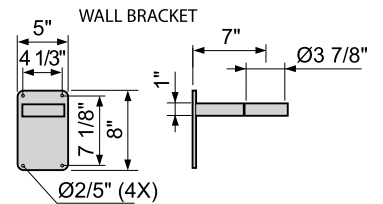

Snorkels

LQS-SNORK75 $520

Snorkel arm and dome included
(wall mount sold separately)

LQS-WALL75 $118