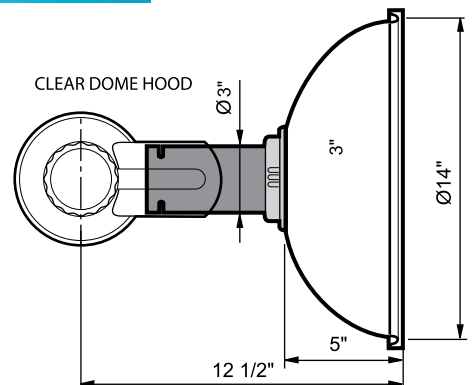

Snorkels

LQS-SNORK75 $520

Snorkel arm and dome included
(wall mount sold separately)

LQS-WALL75 $118