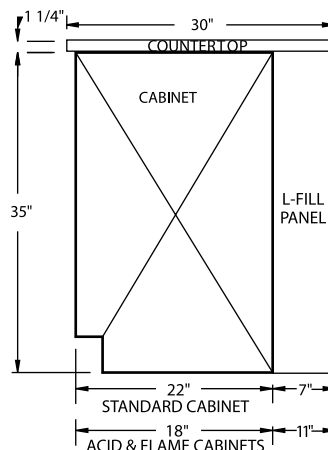

36"	LQS-ACSTRG-3536	\$720
48"	LQS-ACSTRG-3548	\$792

Flammable Storage Cabinets (18" deep)

36"	LQS-FLSTRG-3536	\$780
48"	LQS-FLSTRG-3548	\$840

L-Fill Panels

LQS-LF35-11	\$48
LQS-LF35-7	\$42

When I call LEM I get a live person who knows the products, has answers to my questions and can solve my issues. It's this type of service that makes you different and sets you apart from your competitors. —Cindy H., Illinois