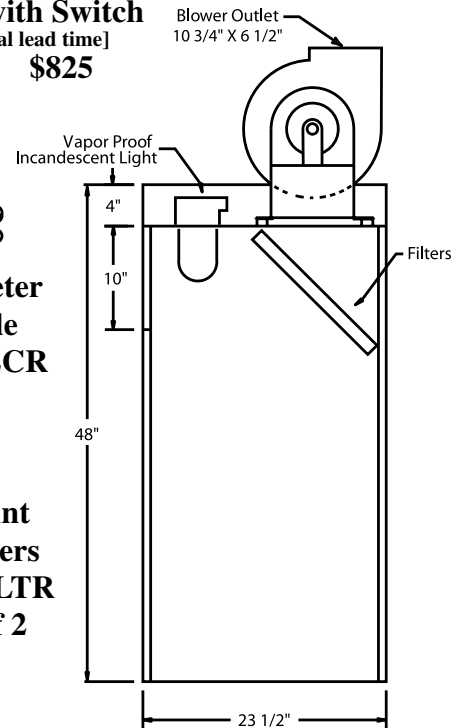

**12" Diameter
Turntable
LQS-TT12CR
$150**

**Extra Paint
Booth Filters
LQS-PB-FLTR
$30/set of 2**