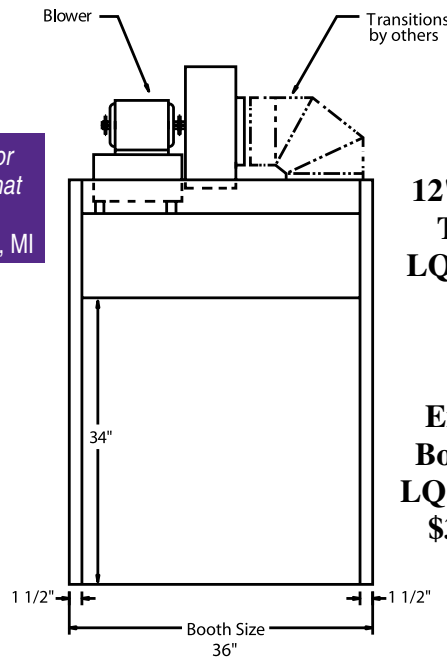

Blower Pre-Wired with Switch

[add one(1) week additional lead time]

LQS-PB-BLWR $825