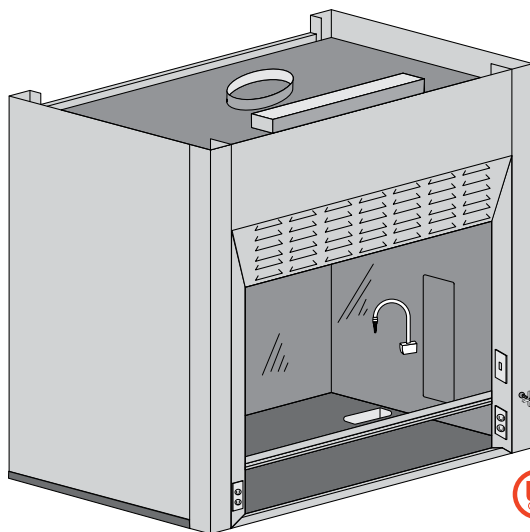

Standard Bench-Mounted Fume Hoods

4'	LQS-111-48	$3300
6'	LQS-111-72	$3762
8'	LQS-111-96	$5538

When I called looking for "quick ship" fume hoods I didn't expect it would be that quick! LEM exceeded my expectations. —Dave R., Canada

1. Includes:
2. two (2) pre-wired GFI outlets, light and light switch
   - one (1) pre-plumbed cold water fixture with an integral vacuum breaker (pre-plumbed up)
   - black epoxy resin work surface with cup sink, located on the right side

Other plumbing and electrical fixtures are available to be shipped loose for field installation, or for an additional $75 each and one (1) additional week lead time, we can factory install them for you.

18" Ceiling Enclosures

LQS-CE-48	$237
LQS-CE-72	$297
LQS-CE-96	$357